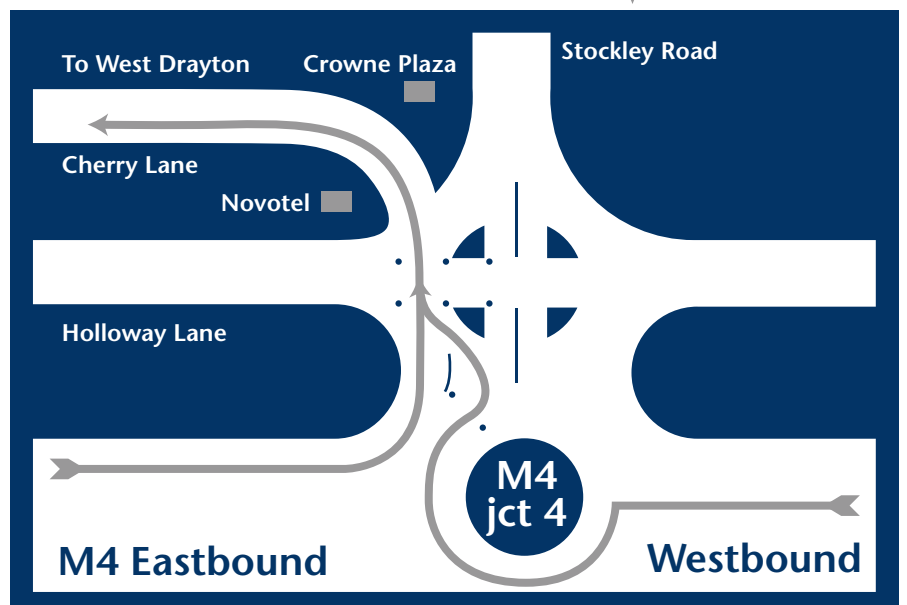

How to Find Us

COMAG

Maps are not to scale

By Rail

- Frequent trains from London Paddington and Slough
- Turn left out of station, cross at pedestrian crossing
- Tavistock Road is directly opposite station approach.

By Road

M25/M4 Directions

- Junction 15 M25 (for M4/Heathrow)
- Junction 4 M4
- At roundabout follow signs to West Drayton
- Stay in far left lane
- At traffic lights take second left (Cherry Lane)
- Make sure the Crowne Plaza is on your right and the Novotel is on your left
- Follow road 1.5 miles into West Drayton
- Pass under railway bridge
- Immediately turn left into Tavistock Road
- COMAG is situated 200 yards on the right