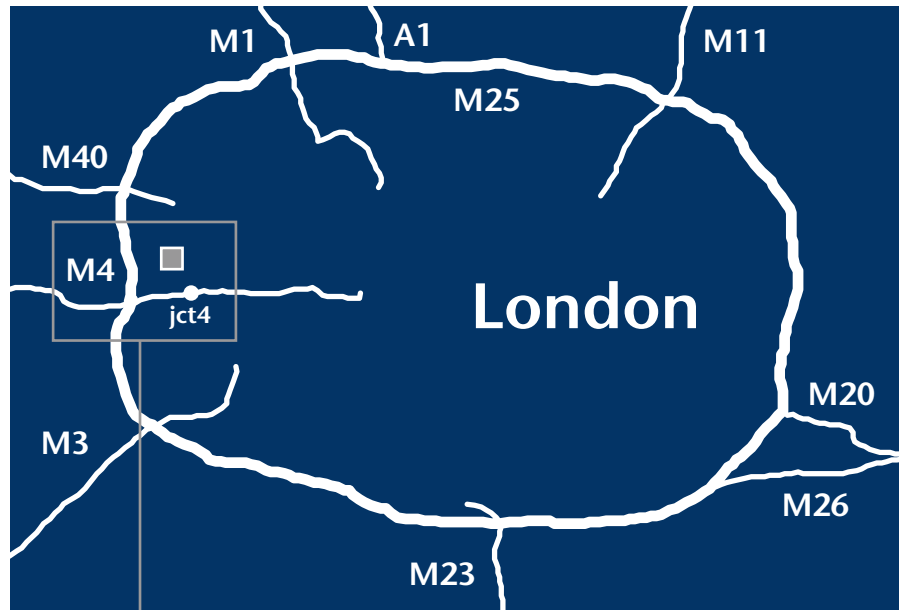

How to Find Us

COMAG

Maps are not to scale

By Rail

- Frequent trains from London Paddington and Slough
- Turn left out of station, cross at pedestrian crossing
- Tavistock Road is directly opposite station approach.

By Road

M25/M4 Directions

- Junction 15 M25 (for M4/Heathrow)
- Junction 4 M4
- At roundabout follow signs to West Drayton
- Stay in far left lane
- At traffic lights take second left (Cherry Lane)
- Make sure the Crowne Plaza is on your right and the Novotel is on your left
- Follow road 1.5 miles into West Drayton
- Pass under railway bridge
- Immediately turn left into Tavistock Road
- COMAG is situated 200 yards on the right